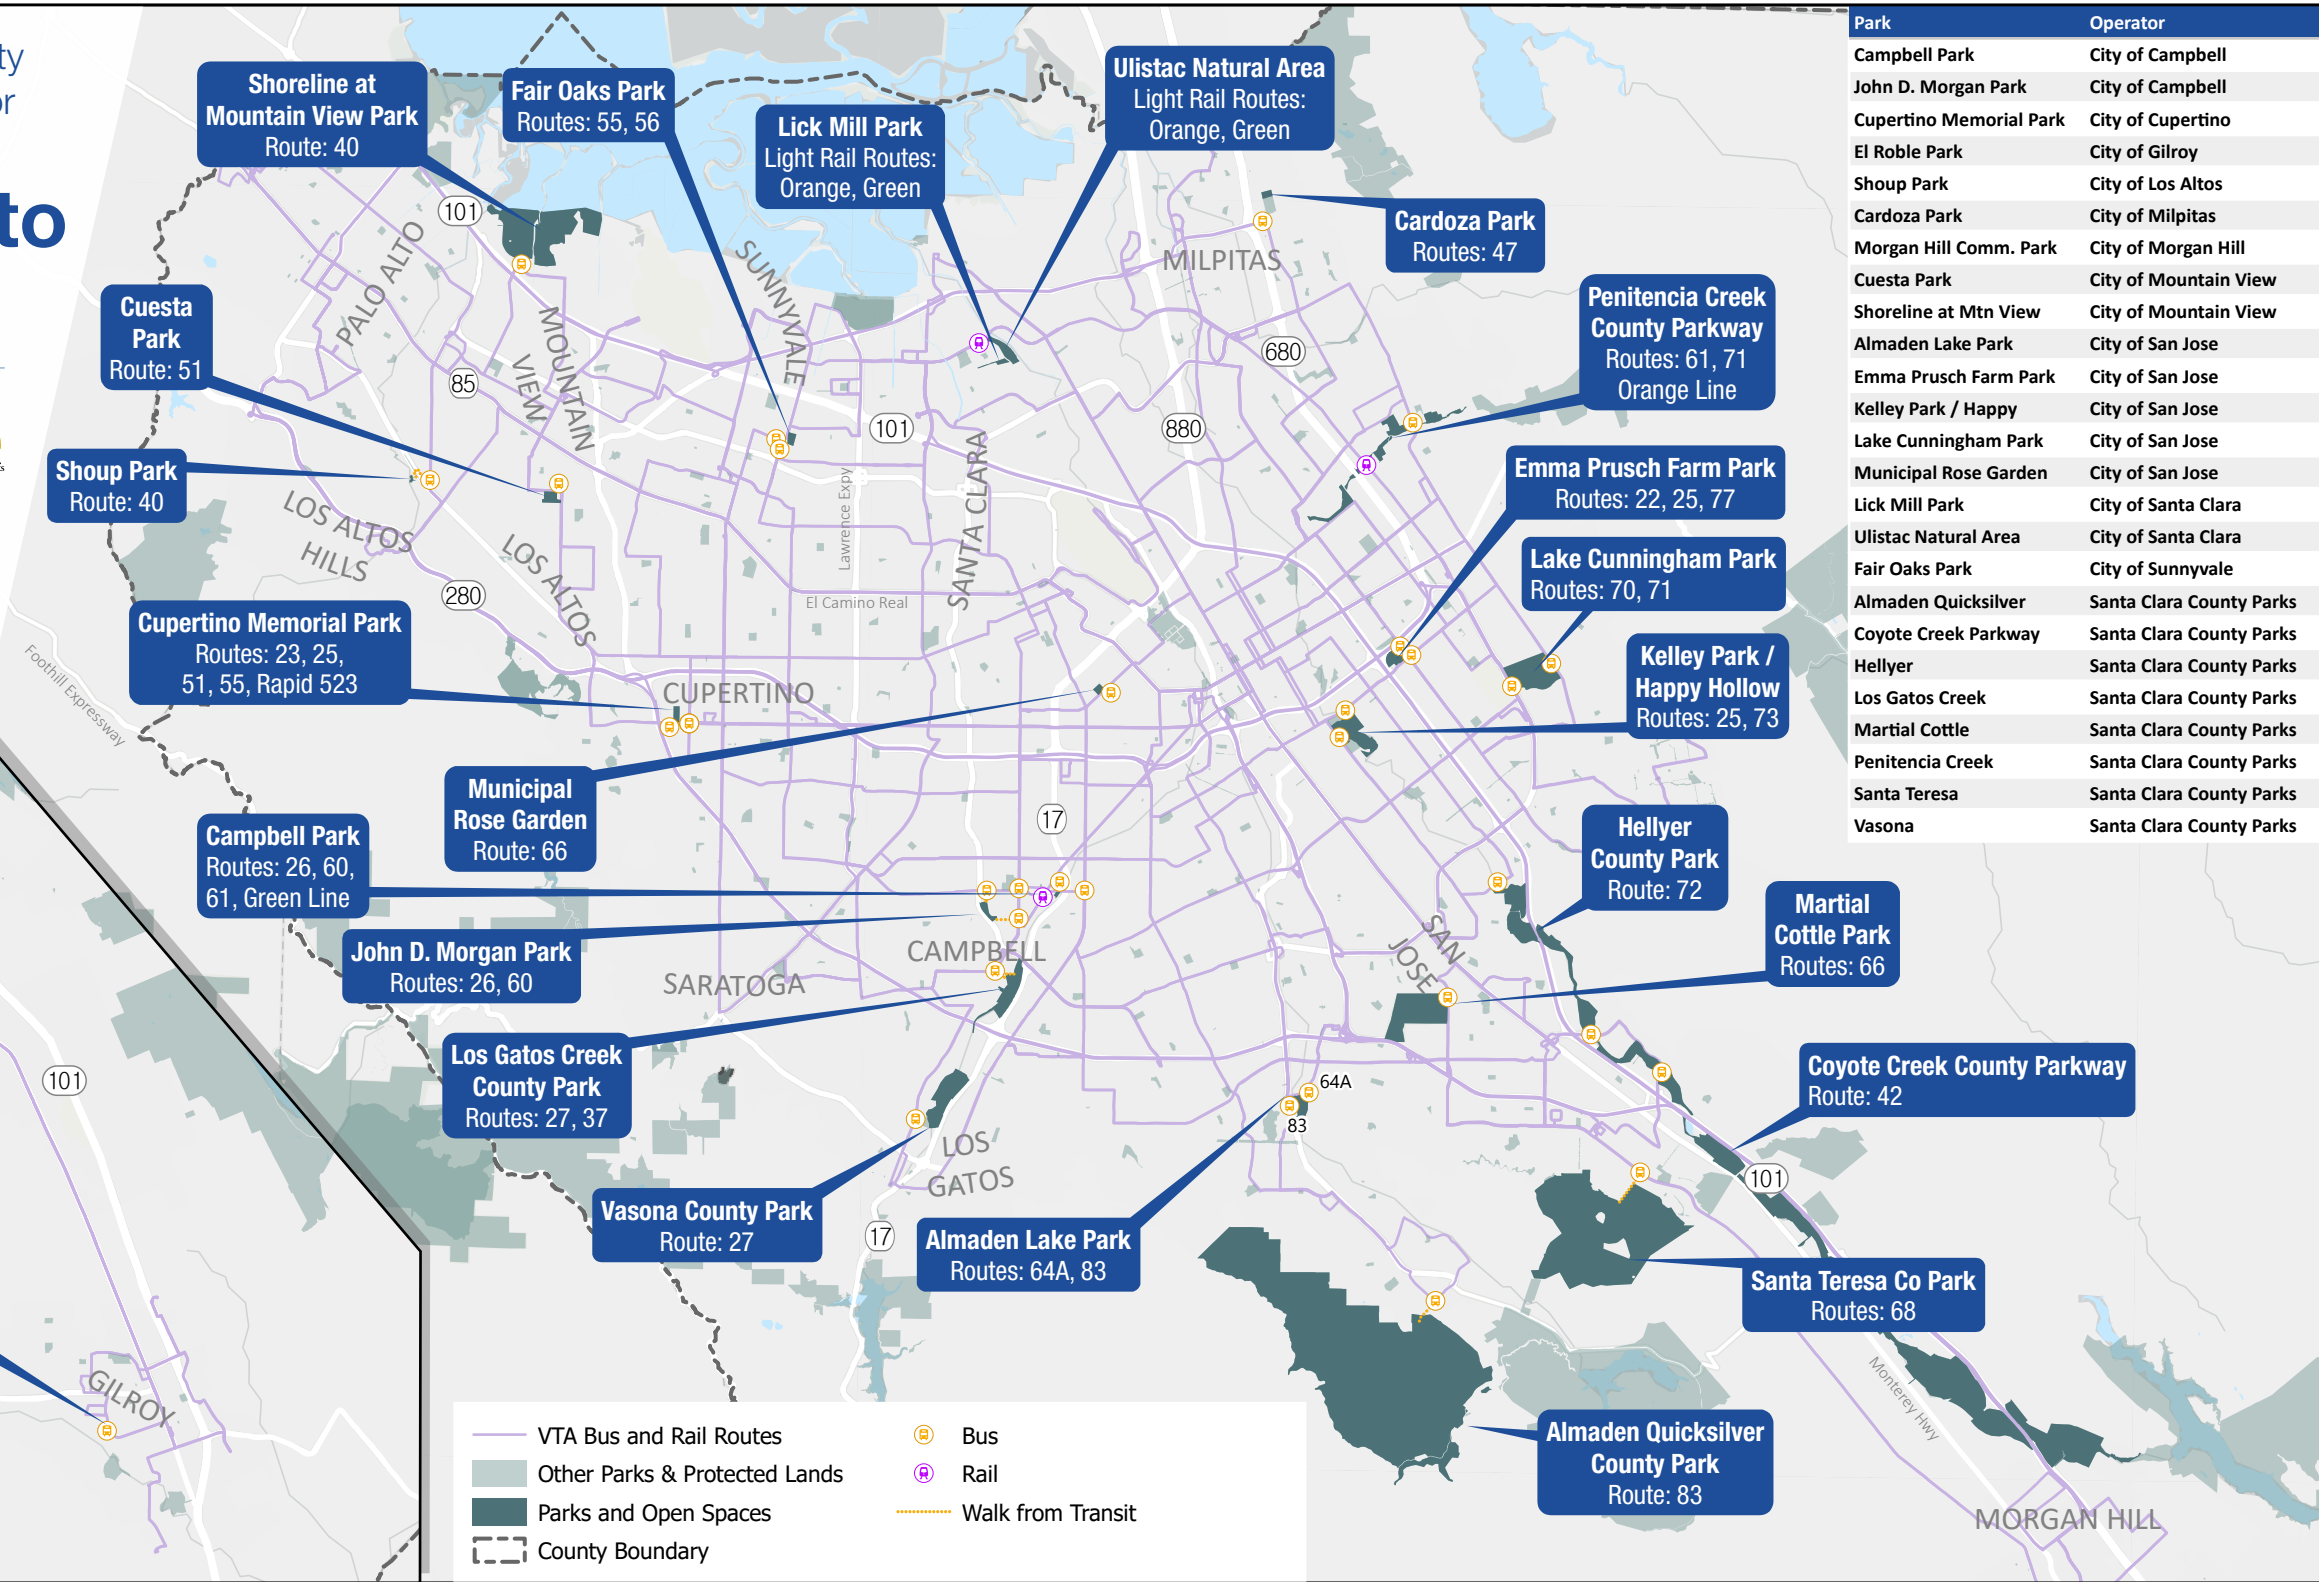

# Transit to Parks

Park	Operator
Campbell Park	City of Campbell
John D. Morgan Park	City of Campbell
Cupertino Memorial Park	City of Cupertino
El Roble Park	City of Gilroy
Shoup Park	City of Los Altos
Cardoza Park	City of Milpitas
Morgan Hill Comm. Park	City of Morgan Hill
Cuesta Park	City of Mountain View
Shoreline at Mtn View	City of Mountain View
Almaden Lake Park	City of San Jose
Emma Prusch Farm Park	City of San Jose
Kelley Park / Happy	City of San Jose
Lake Cunningham Park	City of San Jose
Municipal Rose Garden	City of San Jose
Lick Mill Park	City of Santa Clara
Ulistac Natural Area	City of Santa Clara
Fair Oaks Park	City of Sunnyvale
Almaden Quicksilver	Santa Clara County Parks
Coyote Creek Parkway	Santa Clara County Parks
Hellyer	Santa Clara County Parks
Los Gatos Creek	Santa Clara County Parks
Martial Cottle	Santa Clara County Parks
Penitencia Creek	Santa Clara County Parks
Santa Teresa	Santa Clara County Parks
Vasona	Santa Clara County Parks