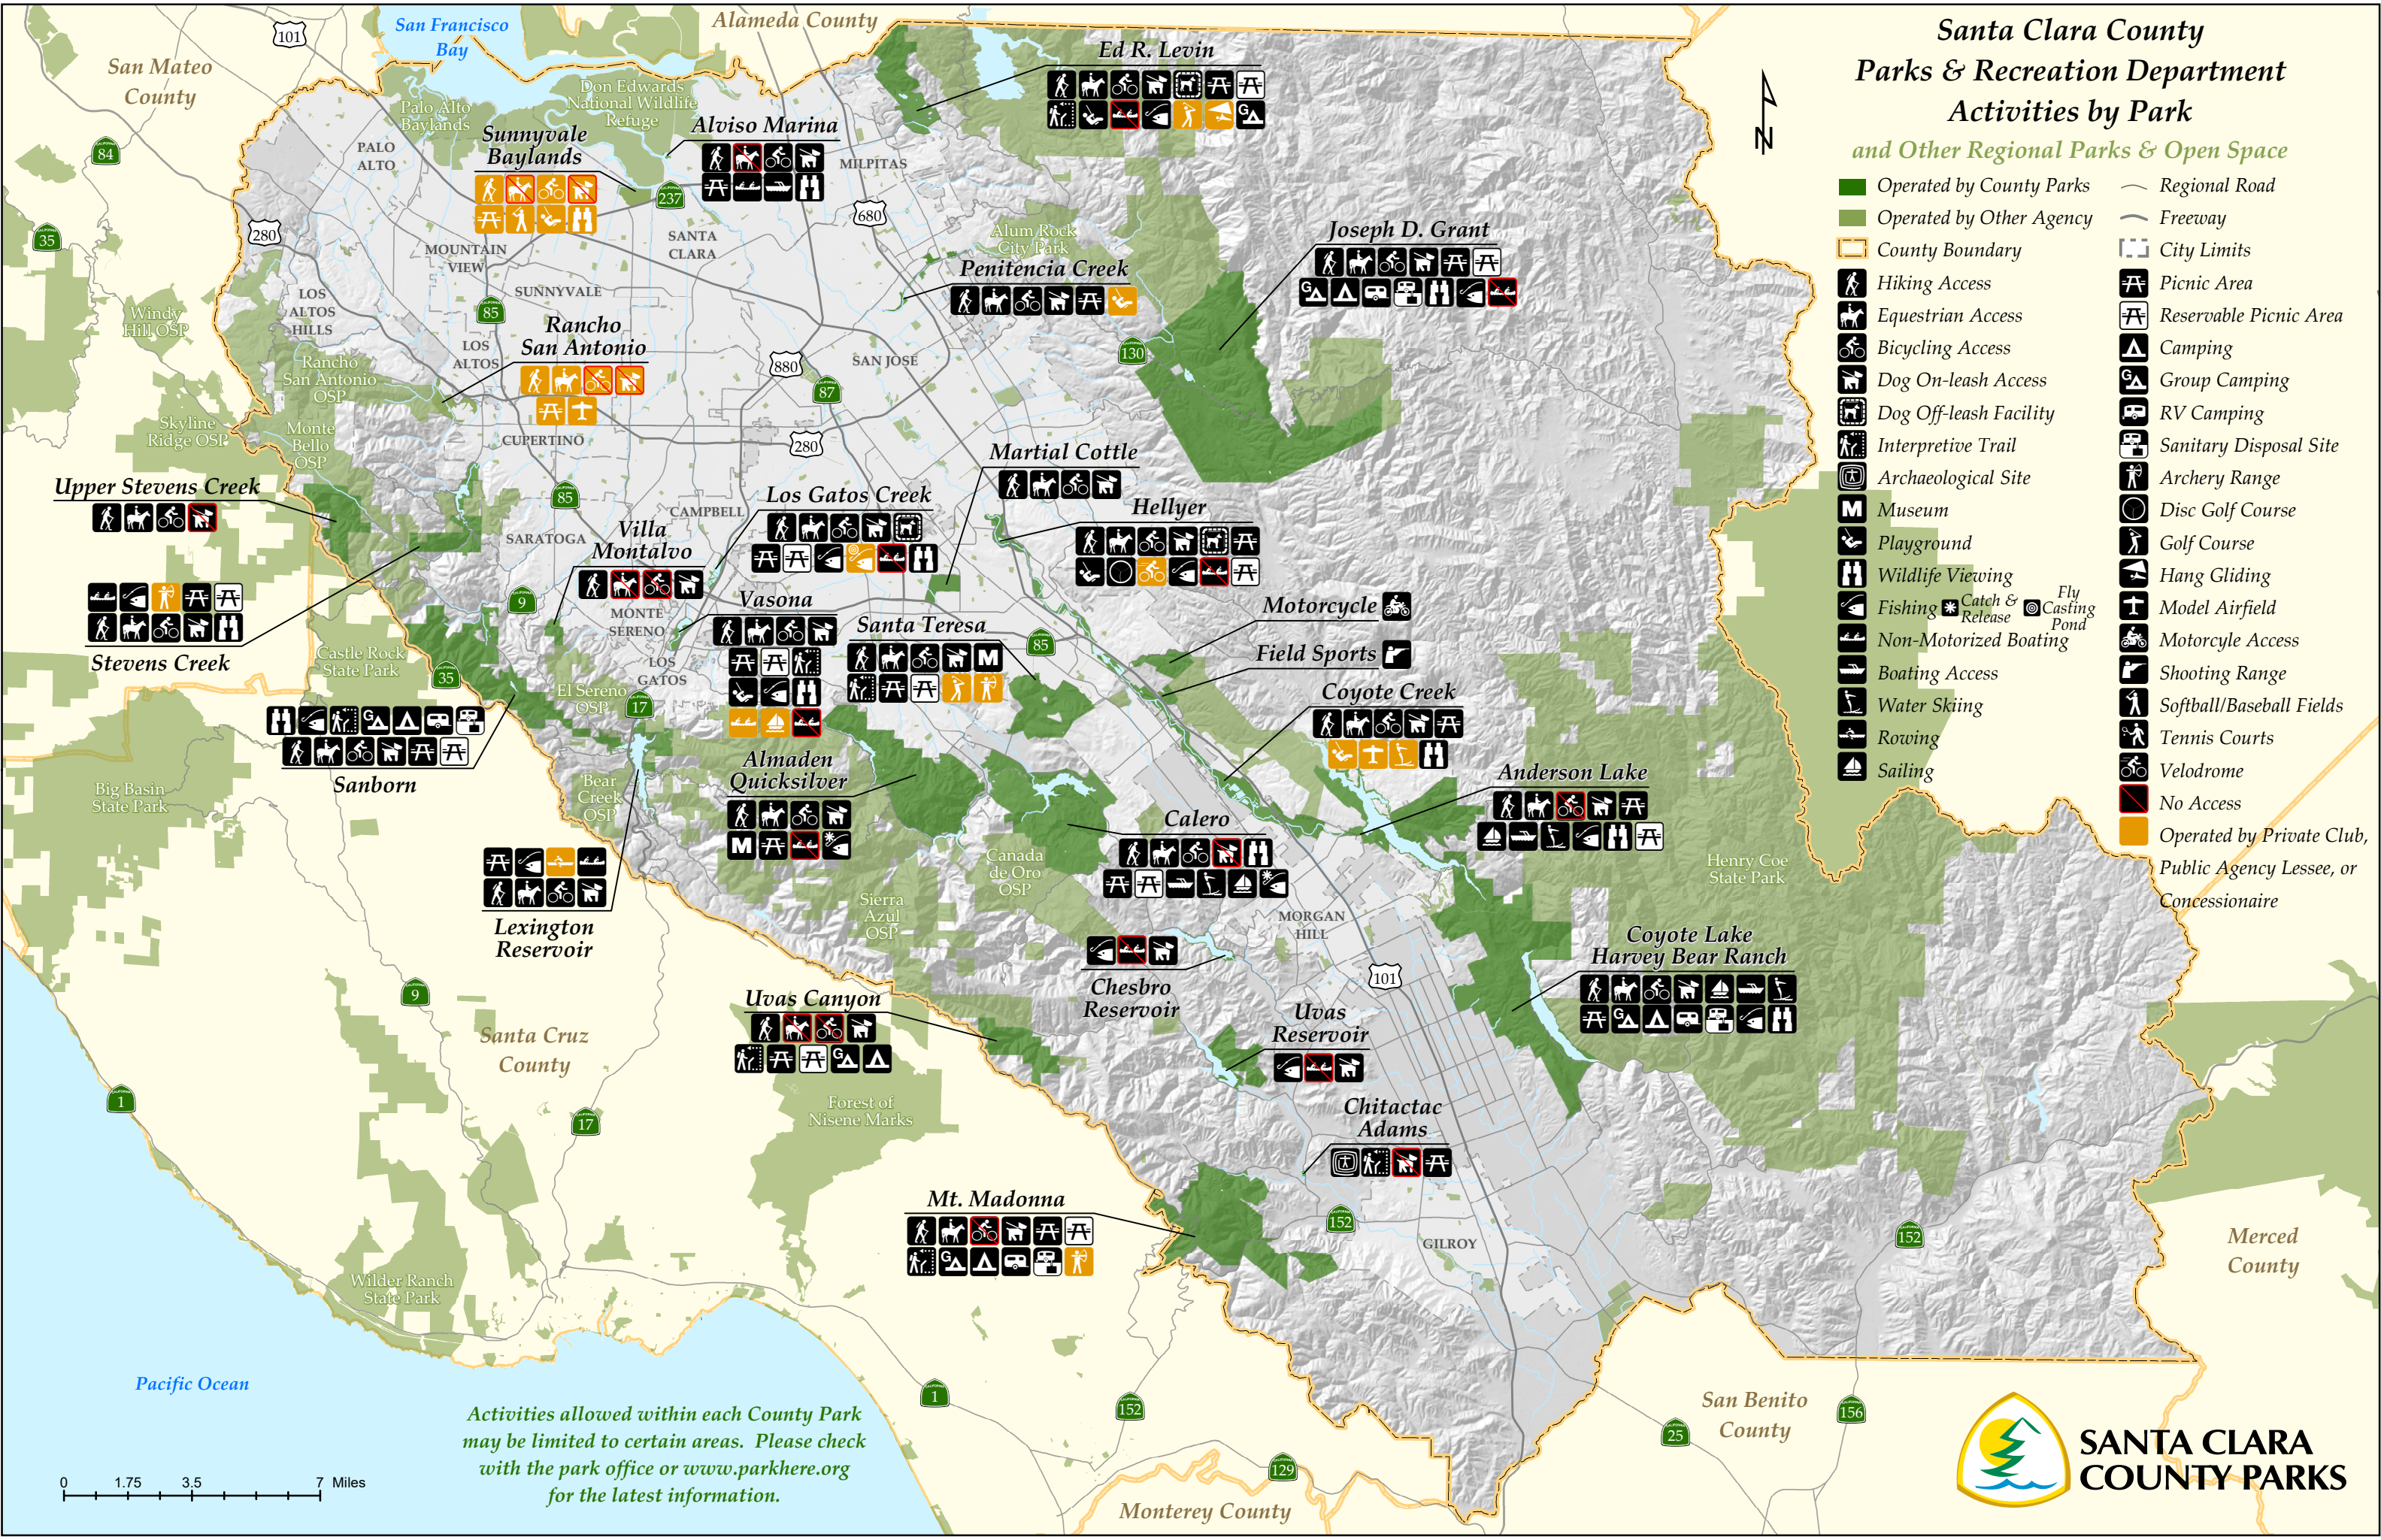

Santa Clara County Parks & Recreation Department Activities by Park and Other Regional Parks & Open Space

- Operated by County Parks
- Operated by Other Agency
- County Boundary
- Regional Road
- Freeway
- City Limits
-  Hiking Access
-  Equestrian Access
-  Bicycling Access
-  Dog On-leash Access
-  Dog Off-leash Facility
-  Interpretive Trail
-  Archaeological Site
-  Museum
-  Playground
-  Wildlife Viewing
-  Fishing
-  Non-Motorized Boating
-  Boating Access
-  Water Skiing
-  Rowing
-  Sailing
-  Picnic Area
-  Reservable Picnic Area
-  Camping
-  Group Camping
-  RV Camping
-  Sanitary Disposal Site
-  Archery Range
-  Disc Golf Course
-  Golf Course
-  Hang Gliding
-  Model Airfield
-  Motorcycle Access
-  Shooting Range
-  Softball/Baseball Fields
-  Tennis Courts
-  Velodrome
-  No Access
-  Operated by Private Club, Public Agency Lessee, or Concessionaire
-  Fly Casting Pond

Activities allowed within each County Park may be limited to certain areas. Please check with the park office or www.parkhere.org for the latest information.