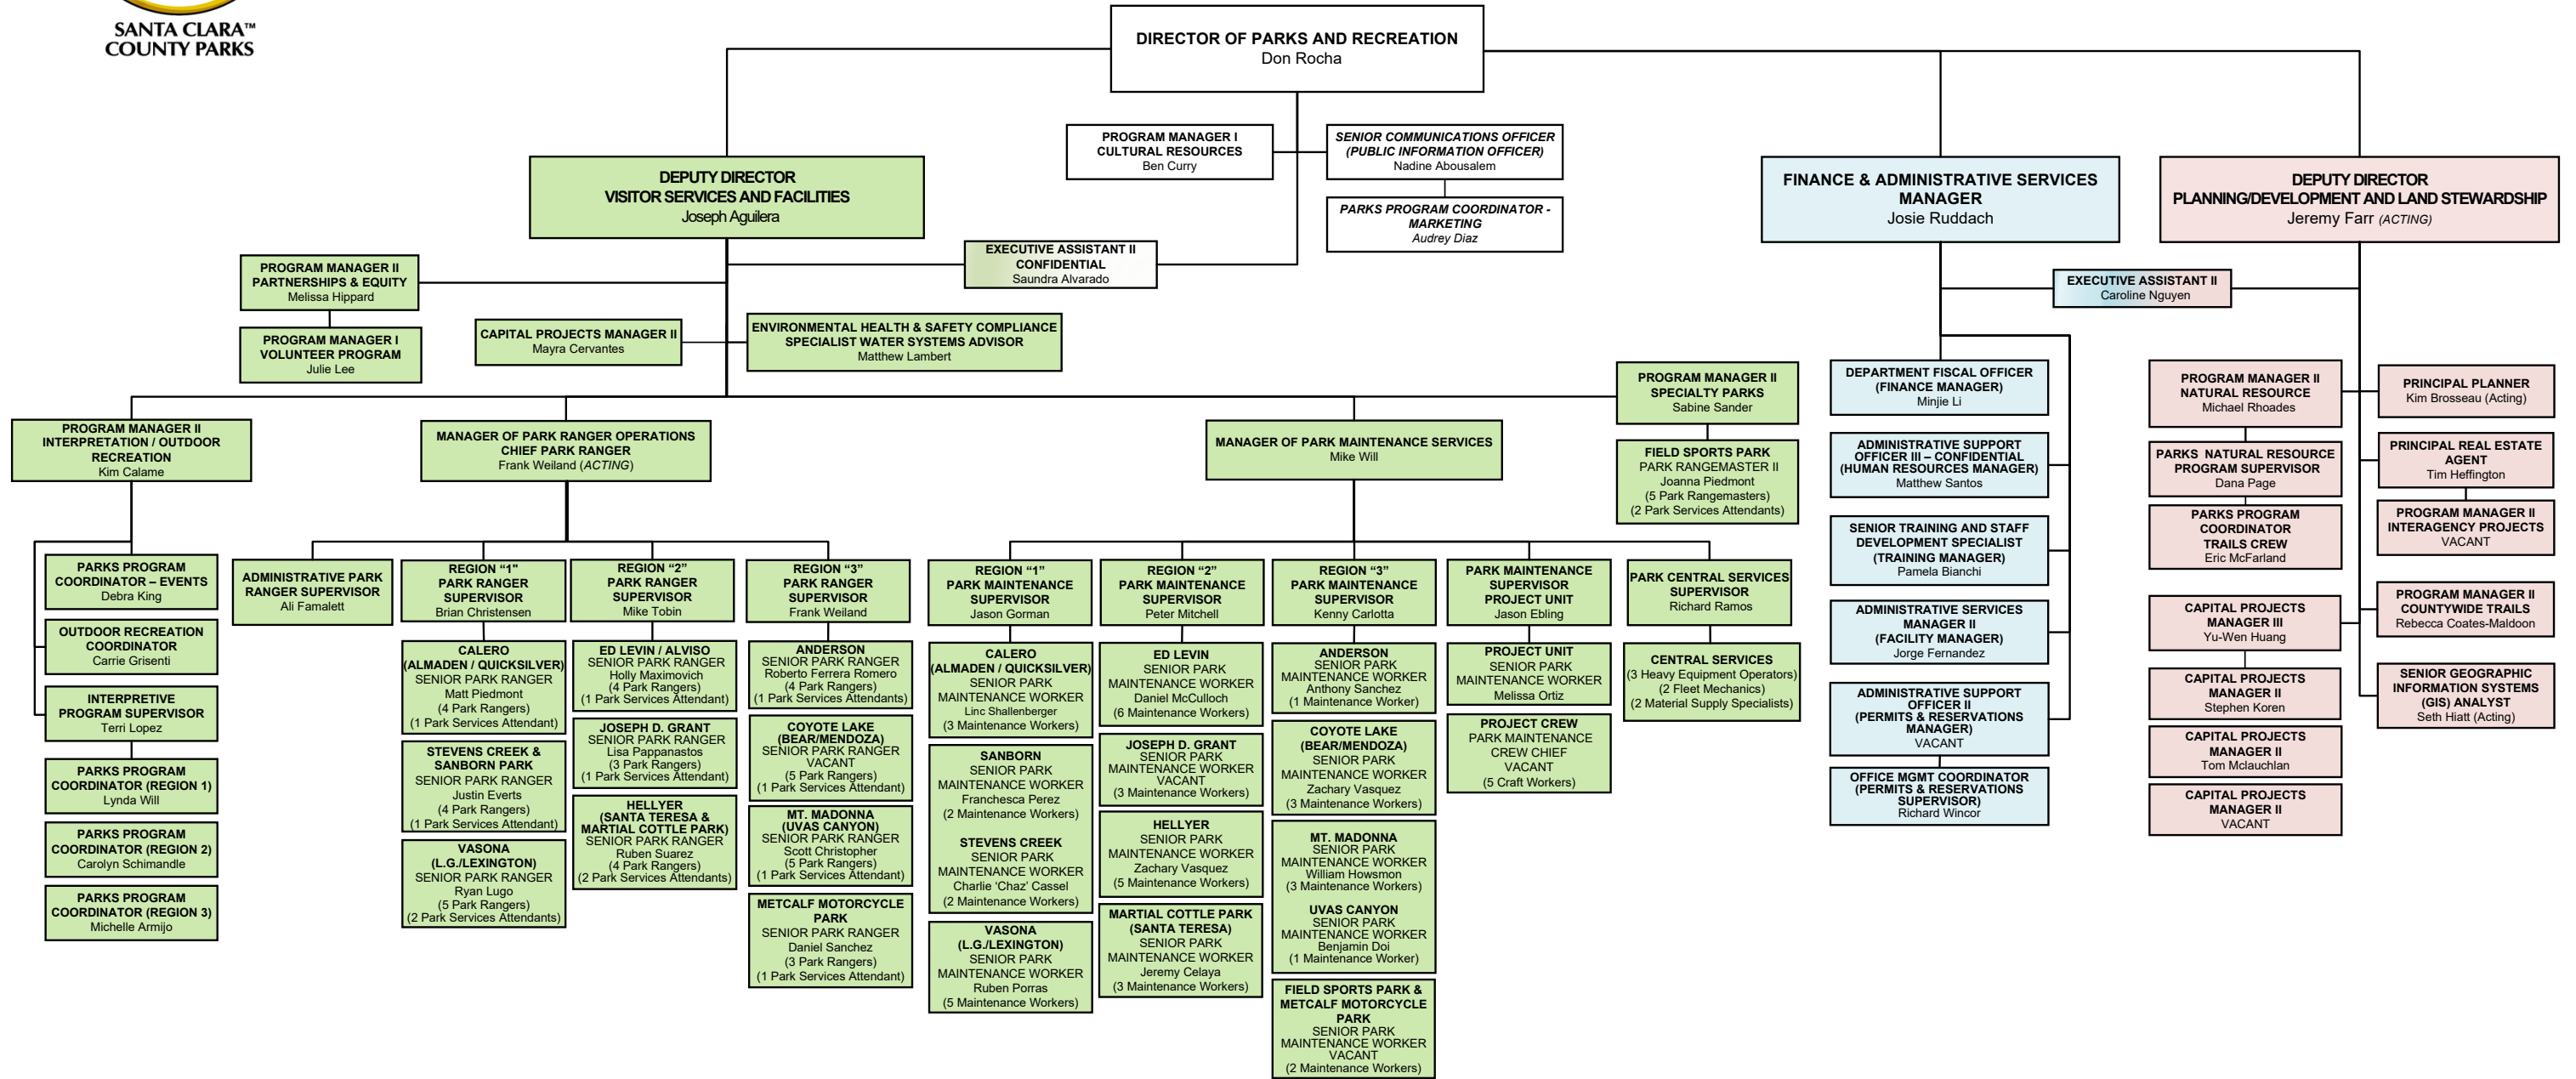

County of Santa Clara Parks & Recreation Department

**Not all positions are depicted above. For a more detailed organizational chart email Parkinfo@prk.sccgov.org